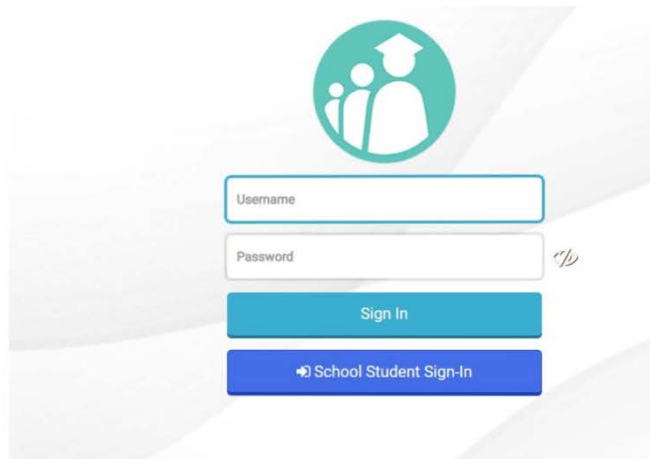

## Pasos a seguir en la Instalación de Classlink in su Dispositivo Personal

The screenshot shows the Polk County Public Schools website. At the top, there is a banner for 'Open Enrollment - Now Open' with a link to more information. Below the banner is a navigation bar with links for 'Our Schools', 'Careers', 'Contact Us', 'Login', and a search icon. The Polk County Public Schools logo is on the left, and a box on the right says 'Open Enrollment: Nov. 5 - Dec. 13'. The main navigation menu is highlighted in green, with 'STUDENTS' selected and circled in red. Below the menu, the 'Students Home' section is visible, with a 'Students Home' button and a 'Quick Links for Students' section. The 'Classlink for Students' link is highlighted with a red box. Other sections include 'Accelerated Academic Programs', 'Bullying', 'ClassLink', 'College And Career Readiness', 'Online Resources', 'Scholarships', 'School Nutrition', 'School Options', and 'Testing'. The 'ADDITIONAL LINKS' section lists various resources like '2018-19 Community Feedback Survey', '2019 Graduation Information', 'Academic Competitions', 'Athletics', 'Attendance', 'Calendars', 'C.O.L.T.S.', 'Community Service', 'Crime Stoppers', 'Crisis Intervention', and 'FortifyFL'.

Vaya a [polkschoolsfl.net](https://polkschoolsfl.net) y presione donde dice **STUDENTS**. Luego en la parte de abajo presione **Classlink for Students**.

Ahora se le pedirá ingresar el nombre del usuario y la contraseña del estudiante. La caja de mensaje puede ser diferente dependiendo del navegador (browser) y del dispositivo (device) que usted use. Presione sign in, o ingresar.